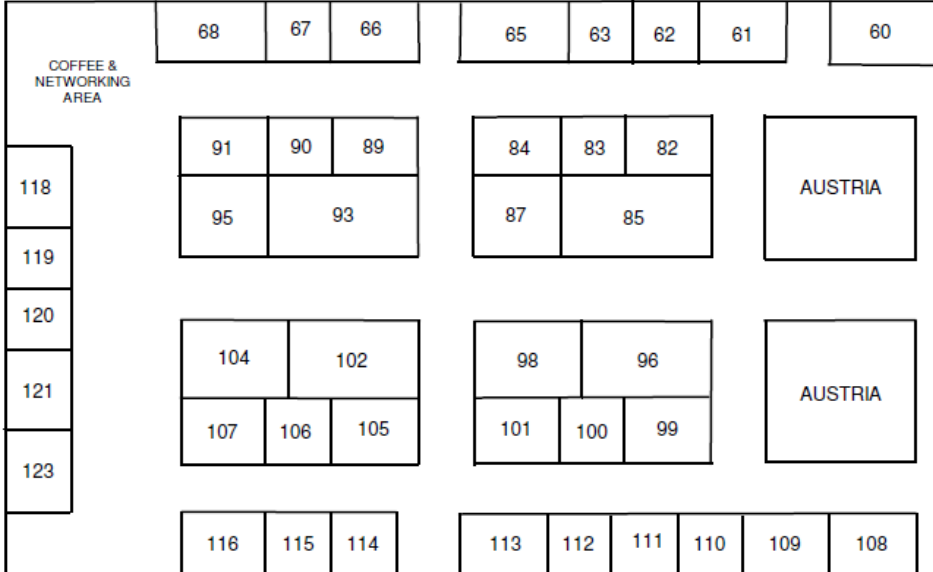

ENTRANCE & EXIT

COFFEE & NETWORKING AREA

**GERMAN PAVILION**

NETWORKING & DELEGATE LUNCH AREA

VISITOR & EXHIBITOR CAFE

CONFERENCE ROOM (UPSTAIRS)